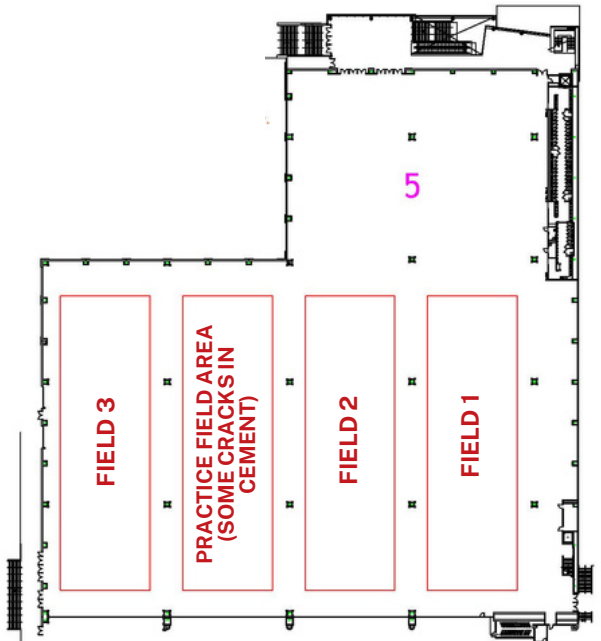

USA WHEELCHAIR FOOTBALL LEAGUE SALT LAKE CITY TOURNAMENT

Hosted by:

Salt Palace Convention Center
100 S West Temple
Salt Lake City, UT 84101

SITE MAP

Game Play will take place on the 2nd floor – Exhibit Hall 5
The 300 West Street Entrance is the best Entrance for Teams and Fans.

FULL CONVENTION CENTER MAP

EXHIBIT HALL 5

SALUTE TO SERVICE
GRANT RECIPIENT